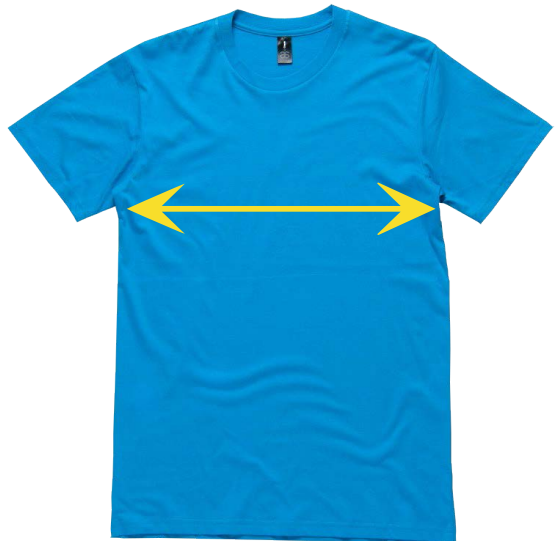

KIDS

Measurements are taken from seam to seam

SIZE	2	4	6	8	10	12	14	16
CHEST (CM)	33	35	37	39	41	43	45	47

PREMIUM T-SHIRT SIZING GUIDE

MENS

Measurements are taken from seam to seam

SIZE	S	M	L	XL	2XL	3XL	5XL
CHEST (CM)	47	52	56.5	61	64	68	80