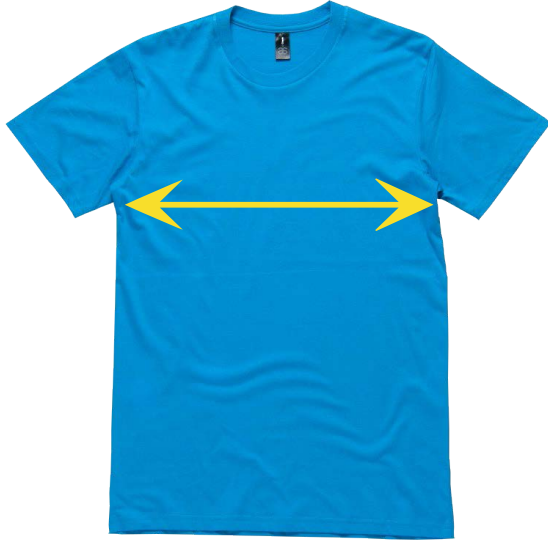

PROMO T-SHIRT SIZING GUIDE

MENS

Measurements are taken from seam to seam

WOMENS

Measurements are taken from seam to seam

SIZE	XS	S	M	L	XL	2XL	3XL	5XL
CHEST (CM)	47	50	53	56	59	62	65	68

SIZE	6	8	10	12	14	16	18	20
CHEST (CM)	42	44	46	49	51	53	56	59

KIDS

Measurements are taken from seam to seam

SIZE	2	4	6	8	10	12	14	16
CHEST (CM)	33	35	37	39	41	43	45	47

PREMIUM T-SHIRT SIZING GUIDE

MENS

Measurements are taken from seam to seam

SIZE	S	M	L	XL	2XL	3XL	5XL
CHEST (CM)	47	52	56.5	61	64	68	80

WOMENS

Measurements are taken from seam to seam

SIZE	XS	S	M	L	XL	2XL
CHEST (CM)	40.5	43	45.5	48	51.8	55.5

KIDS

Measurements are taken from seam to seam

SIZE	2	4	6	8	10	12	14
CHEST (CM)	31	34	37	39.5	42	44.5	47